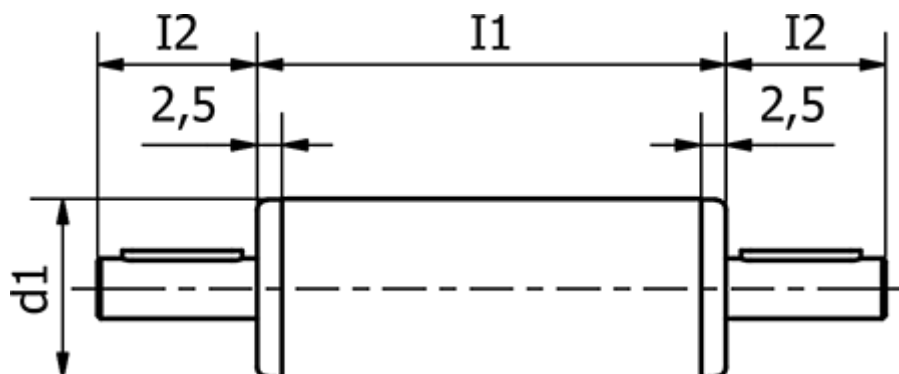

Article number: 203915093SCR

Description: E+G Connecting units - GN 391-50-93-SCR

Measures

* Length according to customer = *	
d1	= 50
I1	= 93
I2	= 12
Weight (g)	= 780